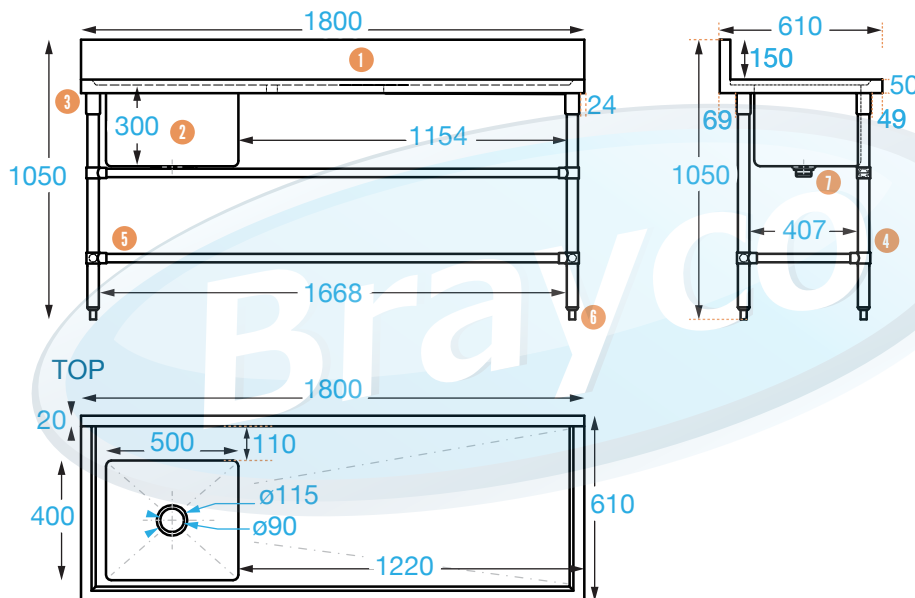

Shipping Weight: 31.9 kg

Material:

Top: 1.2 mm 304 grade stainless steel

Legs: 201 grade 42.5 mm diameter stainless steel

FRONT

SIDE