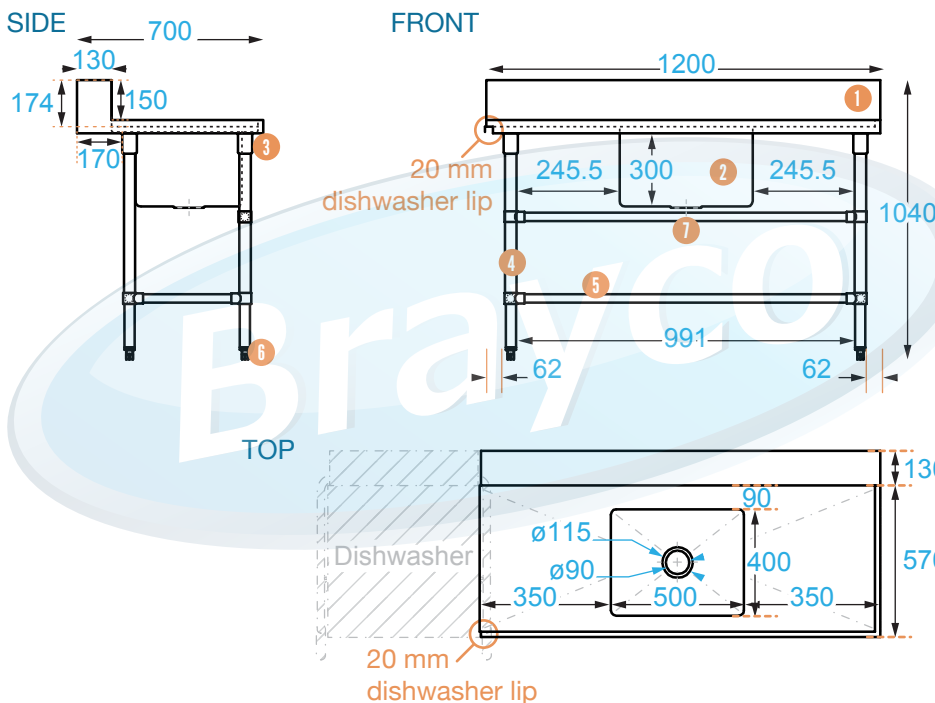

### Overall Dimensions:

1200 (w) x 700 (d) x 900 mm (h)

**Splashback Height:** 150 mm

### Shipping Dimensions:

Sink: 1200 (w) x 700 (d) x 460mm (h)

Legs: 1110 (w) x 170 (d) x 100mm (h)

**Shipping Weight:** 27 kg

### FEATURES AND BENEFITS

- **Construction:** Our units are fully stainless steel. Very sturdy.
- **Bowl:** Fully welded for strength and superior durability.
- **Tap Location:** Untapped to allow for universal plumbing as required.
- **Splashback:** 130mm deep for plumbing space and 150mm high.
- **Sink Drainer Included**
- **Bar Work:** Fully adjustable to accommodate glass, dishwasher or shelf etc.

### COMPONENTS

- |   |                      |                          |
|---|----------------------|--------------------------|
| 1 | Splashback           | 174 mm high x 130mm deep |
| 2 | Fully welded bowls   | 58 ltr capacity          |
| 3 | Welded sockets       | 1.2 mm                   |
| 4 | Stainless steel legs | Ø 42.5                   |
| 5 | Leg Brace Rails      | Ø 32                     |
| 6 | Adjustable feet      | up to 35 mm (max)        |
| 7 | Waste outlet         | 90 mm (diameter)         |