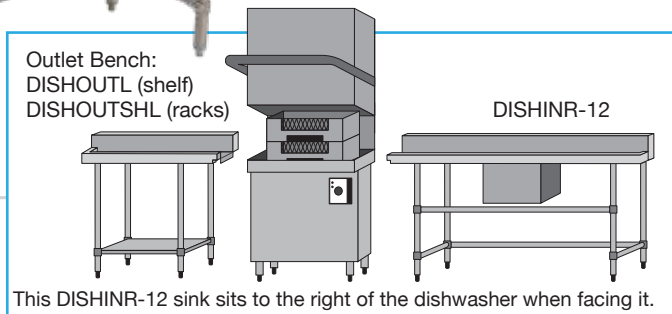

# SINGLE SINK DISHWASHER INLET 700mm DEEP LEFT OPENING

This 700 mm sink range is modular to the Brayco 700 mm deep sinks, cabinets and splashback benches.

### Overall Dimensions:

1200 (w) x 700 (d) x 900 mm (h)

**Splashback Height:** 150 mm

### Shipping Dimensions:

Sink: 1200 (w) x 700 (d) x 460mm (h)

Legs: 1110 (w) x 170 (d) x 100mm (h)

**Shipping Weight:** 27 kg

### FEATURES AND BENEFITS

- **Construction:** Our units are fully stainless steel. Very sturdy.
- **Bowl:** Fully welded for strength and superior durability.
- **Tap Location:** Untapped to allow for universal plumbing as required.
- **Splashback:** 130mm deep for plumbing space and 150mm high.
- **Sink Drainer Included**
- **Bar Work:** Fully adjustable to accommodate glass, dishwasher or shelf etc.