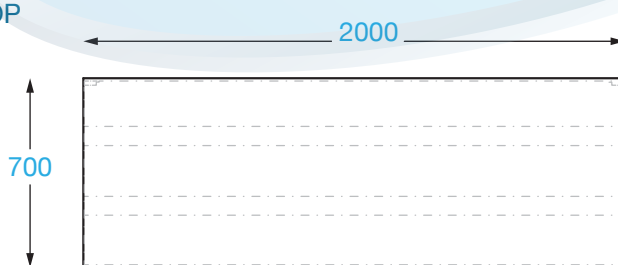

### Overall Dimensions:

2000 (w) x 700 (d) x 900 mm (h)

### ADDITIONAL ITEMS

- **Splashback Extension:** Fix to the back and/or side of your cabinet.

- **Overshelves:** 2 tier overshelves sit on top of bench.

FRONT

SIDE

TOP