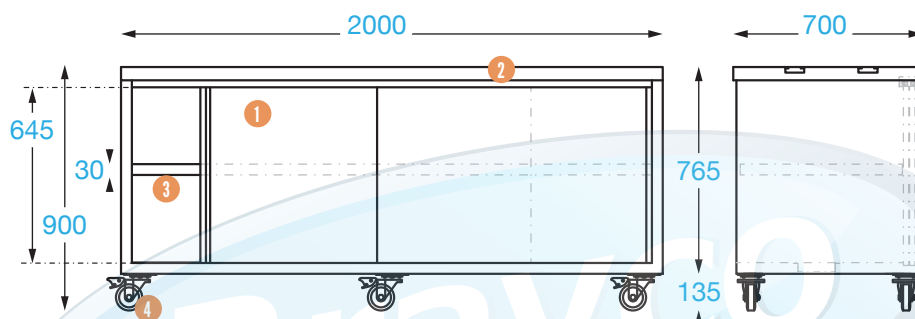

### Overall Dimensions:

2000 (w) x 700 (d) x 900 mm (h)

### Shipping Dimensions:

2000 (w) x 700 (d) x 900 mm (h)

**Shipping Weight:** 90 kg

### ADDITIONAL ITEMS

- **Splashback Extension:** Fix to the back and/or side of your cabinet.

- **Overshelves:** 2 tier overshelves sit on top of bench.

FRONT

SIDE

TOP

### COMPONENTS

- |          |                 |  |
|----------|-----------------|--|
| <b>1</b> | Sliding doors   | Top mounted ball-bearing stainless runners |
| <b>2</b> | Working Surface | 304 grade stainless steel                  |
| <b>3</b> | Inner shelf     | 0.8 mm (height adjustable)                 |
| <b>4</b> | Adjustable feet | Adjustable up to 55 mm                     |
|          | Castors         | 6 x lockable castors                       |