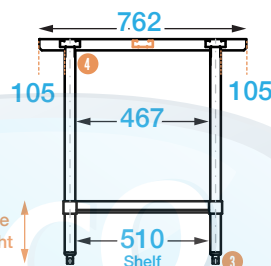

FLAT BENCH 762mm DEEP

762 SERIES FLAT BENCH

Overall Dimensions:

2134 (w) x 762 (d) x 900 mm (h)

Loading Capacity:

Top: 380 kg, Undershelf: 100 kg

Shipping Dimensions:

2200 (w) x 810 (d) x 150 mm (h)

Shipping Weight: 63 kg

Material:

Top: 1.2 mm 304 grade stainless steel

Undershelf: 1.2 mm galvanised steel

Legs: 410 grade 42.5 mm diameter

Feet: stainless steel

FRONT

SIDE

REINFORCED BENCH TOPS

762 mm deep benches of 1524 mm to 2438 mm length feature a third bar that ensures bench top strength and stability.

COMPONENTS

- 1 Galvanised undershelf
1.2 mm (height adjustable)
- 2 Stainless steel legs
Ø 42.5 mm
- 3 Adjustable feet
Adjustable up to 18 mm
Welded sockets
- 4 1.2 mm