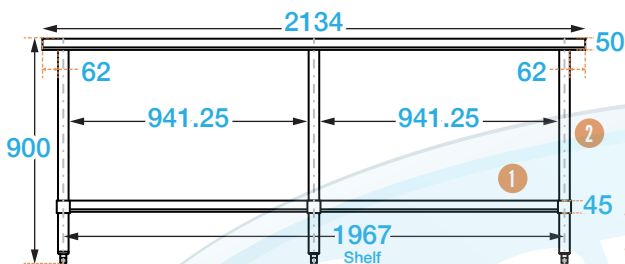

FLAT BENCH 762mm DEEP

762 SERIES FLAT BENCH

Overall Dimensions:

2134 (w) x 762 (d) x 900 mm (h)

Loading Capacity:

Top: 380 kg, Undershelf: 100 kg

Shipping Dimensions:

2200 (w) x 810 (d) x 150 mm (h)

Shipping Weight: 63 kg

Material:

Top: 1.2 mm 304 grade stainless steel

Undershelf: 1.2 mm galvanised steel

Legs: 410 grade 42.5 mm diameter

Feet: stainless steel

FRONT

SIDE

REINFORCED BENCH TOPS

762 mm deep benches of 1524 mm to 2438 mm length feature a third bar that ensures bench top strength and stability.

COMPONENTS

- 1 Galvanised undershelf
1.2 mm (height adjustable)
- 2 Stainless steel legs
Ø 42.5 mm
- 3 Adjustable feet
Adjustable up to 18 mm
Welded sockets
- 4 1.2 mm