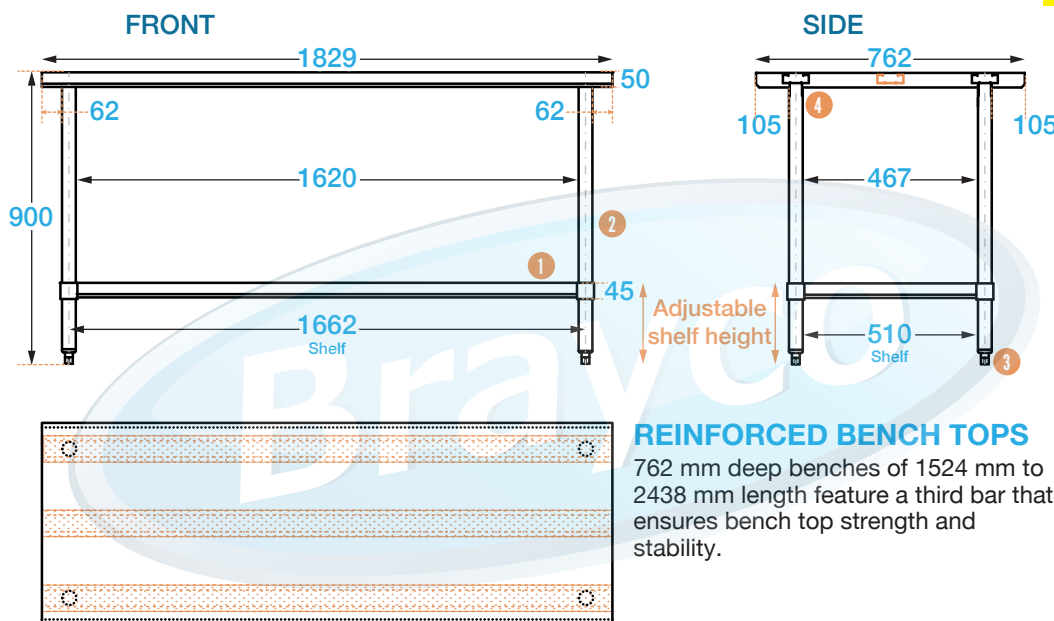

FLAT BENCH 762mm DEEP

762 SERIES FLAT BENCH

Overall Dimensions:

1829 (w) x 762 (d) x 900 mm (h)

Loading Capacity:

Top: 260 kg, Undershelf: 100 kg

Shipping Dimensions:

1850 (w) x 810 (d) x 150 mm (h)

Shipping Weight: 50 kg

Material:

Top: 1.2 mm 304 grade stainless steel

Undershelf: 1.2 mm galvanised steel

Legs: 410 grade 42.5 mm diameter

Feet: stainless steel

REINFORCED BENCH TOPS

762 mm deep benches of 1524 mm to 2438 mm length feature a third bar that ensures bench top strength and stability.

COMPONENTS

- 1 Galvanised undershelf
1.2 mm (height adjustable)
- 2 Stainless steel legs
Ø 42.5 mm
- 3 Adjustable feet
Adjustable up to 18 mm
- 4 Welded sockets
1.2 mm

It is important that your stainless steel is kept clean to extend the lifetime of the product.