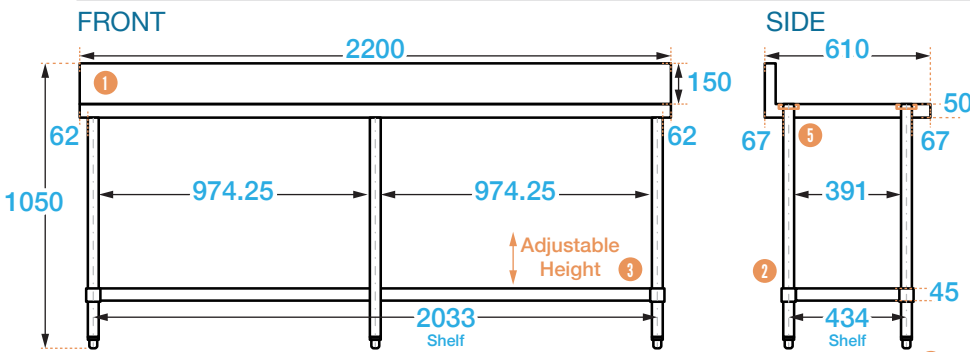

SPLASHBACK BENCH 610mm DEEP

610 SERIES SPLASHBACK BENCH

Overall Dimensions:

2200 (w) x 610 (d) x 900 mm (h)

Splashback Height: 150 mm

Loading Capacity:

Top: 380kg, Undershelf: 100tkg

Shipping Dimensions:

2245 (w) x 655 (d) x 250mm (h)

Shipping Weight: 45.5kg

Material:

Top: 1.2 mm 304 stainless steel

Undershelf: 1.2 mm galvanised steel

Legs: 410 grade stainless steel

This 610 mm splashback bench range is modular to the Brayco 610 mm deep flat benches and cabinet.

TOP

COMPONENTS

- 1 Splashback 150 mm (high), 40 mm (deep)
- 2 Legs Ø 42.5 mm
- 3 Undershelf 1.2 mm, (adjustable height)
- 4 Adjustable feet Adjust up to 18 mm
- 5 Welded socket 1.2 mm

LEG UPGRADES

- 201 Grade Stainless Legs & Feet: For extremely salty or chemical conditions. Adjustable up to 38 mm.
- 410 Grade Stainless Legs & Lockable Castors
- 201 Grade Stainless Legs & Lockable Castors: For extremely salty or chemical conditions.
- 410 Grade Stainless Steel Legs & Screw Down Feet: Adjustable up to 20 mm.
- 201 Grade Stainless Steel Legs & Screw Down Feet: For extremely salty or chemical conditions. Adjustable up to 20 mm.

PRODUCT CODE: 22061SP

Brayco Stainless Steel is made from 95% recycled materials

FEATURES AND BENEFITS

- Adjustable Height Undershelf.
- High Grade Stainless Steel Top.
- Supplied Flat Pack: Simple assembly required.
- Construction: Our units are fully stainless steel with round legs.
- Adjustable Feet: Supplied attached to leg. See additional items below for upgrade options.