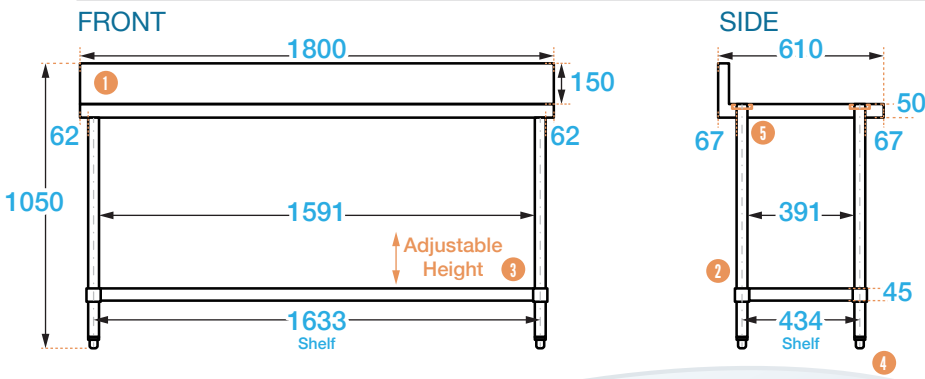

SPLASHBACK BENCH 610mm DEEP

This 610 mm splashback bench range is modular to the Brayco 610 mm deep flat benches and cabinet.

610 SERIES SPLASHBACK BENCH

Overall Dimensions:

1800 (w) x 610 (d) x 900 mm (h)

Splashback Height: 150 mm

Loading Capacity:

Top: 260kg, Undershef: 100 kg

Shipping Dimensions:

1845 (w) x 655 (d) x 250mm (h)

Shipping Weight: 34.5kg

Material:

Top: 1.2 mm 304 stainless steel

Undershef: 1.2 mm galvanised steel

Legs: 410 grade stainless steel

TOP

COMPONENTS

- 1 Splashback 150 mm (high), 40 mm (deep)
- 2 Legs Ø 42.5 mm
- 3 Undershef 1.2 mm, (adjustable height)
- 4 Adjustable feet Adjust up to 18 mm
- 5 Welded socket 1.2 mm