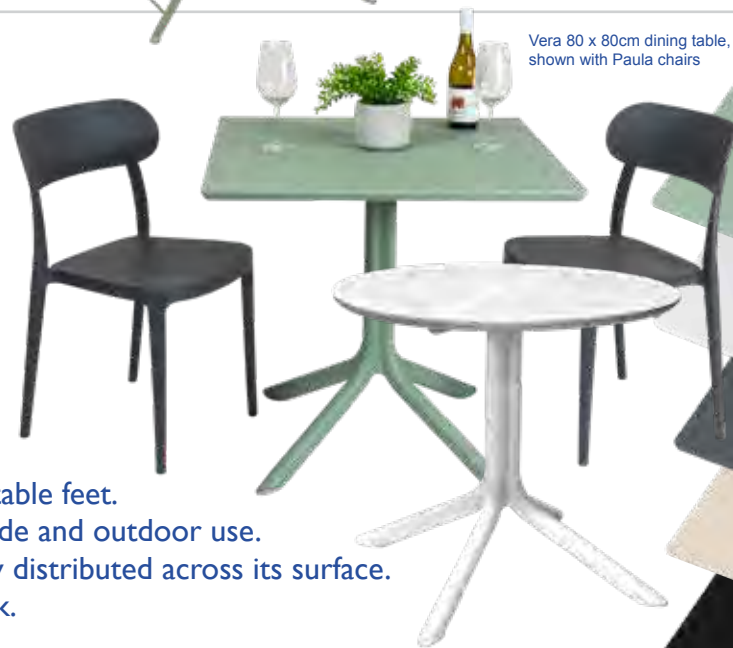

Vera Tables

The perfect accompaniment for a lazy afternoon in sunshine. The polypropylene tabletop and legs are weather and UV stabilised, so the Vera table will handle rain, hail or sunshine better than its human occupant.

- European Standards EN-581 tested.
- 80cm square or 80cm diameter with adjustable feet.
- Lightweight, polypropylene, Suitable for inside and outdoor use.
- Supports up to 70kg of weight when evenly distributed across its surface.
- Available in sage, white, grey, beige and black.

		Price
Square table	Sage, white, grey, black	$119
Square table	Cream	$109
Round table	Sage, white, grey, black	$119
Round table	Cream	$109