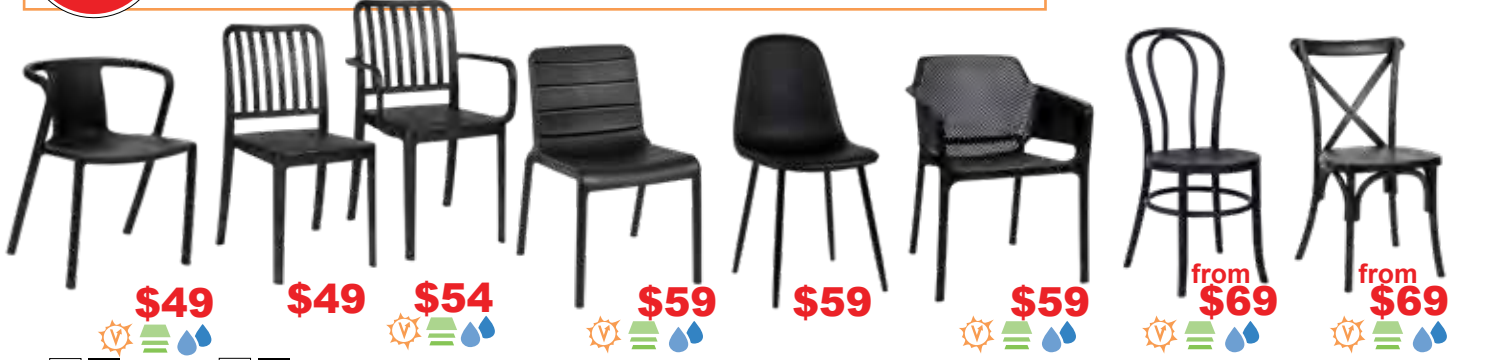

$49

$49

$54

$59

$59

$59

from $69

from $69

ADELLA
Polypropylene
45 x 39 x 72cm
White, black

RENZO#
Polypropylene
Chair: 39 x 43 x 86cm $49
White, black
Armchair: 39 x 43 x 86cm $54
White, black

DARIO
Polypropylene
46 x 37 x 82cm
White, black, coral, deepsea blue, ginger, taupe

WILMA
PU seat,
black steel legs
46 x 40 x 84cm
Black only

NIKKO
Reinforced with
glass fibre
39 x 46 x 79cm
White, black, grey, ocean blue, beige

BRIGITTE
Polypropylene
with timber grain
43 x 40 x 87cm
White, black $69
Walnut $84

CROSSBACK
Polypropylene
with timber grain
43 x 40 x 87cm
White, black $69
Walnut $84