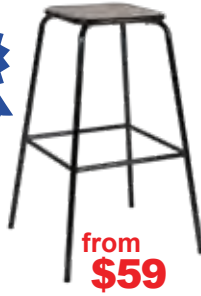

Bar Stools

REPLICA TOLIX STOOLS. 20% THICKER STEEL
DON'T LET THE PRICE DECEIVE YOU.

TOP VALUE

\$69

BREEZE STOOL#

Polypropylene
44 x 41cm seat
76cm Stool: \$69
106cm backrest
White, black, grey, red, blue, green, orange, yellow, ocean blue, barley beige
66cm Stool: \$69
96cm backrest
White, black, grey, ocean blue, barley beige
Also available: Breeze chair & armchair

from **\$54**

from **\$49**

HAIRPIN

Raw wood seat
33 x 33cm seat
76cm Stool: \$54
66cm Stool: \$49
White, black, red and silver

NEW

\$49

Stack to the sky!

ROSA
76cm
Powder coated steel
33cm dia seat
Black only
* **This stool stacks to 15 or more!**

from **\$59**

BONGO

33 x 33cm seat
75cm Stool: \$64
White, black, red
65cm Stool: \$59
White, black, red
*LIMITED STOCK

from **\$59**

LOLA#

Powder coated steel with plywood seat
30.5 x 30.5cm seat
75cm Stool: \$64
Black, red, yellow
65cm Stool: \$59
Black