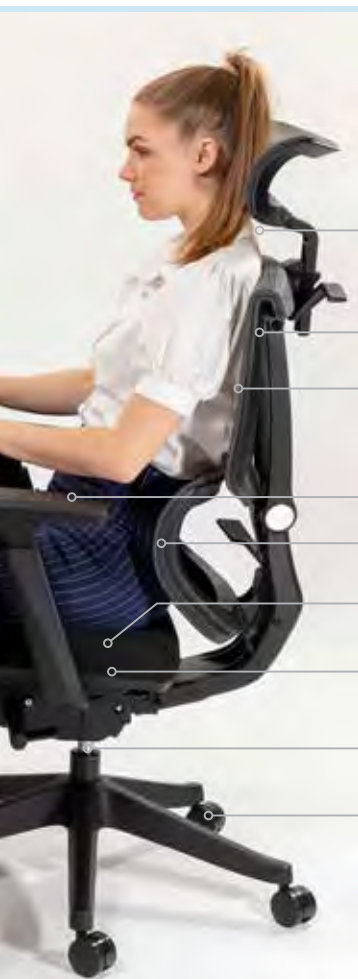

Ergonomic Office Chairs

Work in supreme comfort on our Jetson office chairs, with high-end ergonomic support that adjusts as your needs change throughout the day. Our range of office chairs all offer lumbar support, adjustable height, high quality materials and affordable price tags. Create a work or study space you'll want to spend time in.

With over 55 adjustment combinations discover the perfect chair for your needs. Explore the Airmesh Chair adjustments below:

- Adjustable headrest
- Tilt adjustable backrest
- Breathable mesh backrest
- 3 Way adjustable armrests
- Lumbar support adjustment
- High density foam core fabric seat
- Seat depth adjustment
- Height adjustable seat
- 5 Point nylon base and castors (upgrade your castors $39)

Protect your wood floor with this rollerblade-style castors upgrade option.

$39 set of 4