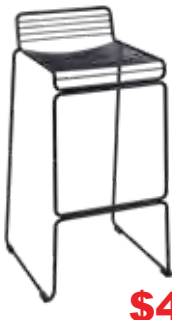

 from **\$37**

**LOUIS**  
E-coated steel  
37 x 37cm seat  
**76cm Stool:** **\$39**  
**66cm Stool:** **\$37**  
White, black, matcha green, smokey blue

 **\$39**  **\$39**

**RENZO**  
76cm  
Polypropylene  
39 x 43cm seat, 116cm backrest  
Without arms white only **\$39**  
With arms white only **\$39**  
**Also available:**  
Renzo chair and armchair

 from **\$39**

**HAIRPIN**  
Raw wood seat  
33 x 33cm seat  
**76cm Stool:** **\$44**  
Red, silver  
**66cm Stool:** **\$39**  
White, black red, silver

 from **\$39**

**YVONNE POTTER #**  
Powder coated steel, plywood padded seat  
39.5 x 30cm seat  
**76cm Stool:** **\$39**  
Natural, walnut  
**65cm Stool:** **\$34**  
Natural, walnut

 from **\$44**

**ZOLA**  
Birch plywood with black steel legs  
39 x 38cm seat  
**76cm Stool** **\$49**  
**61cm Stool** **\$44**  
Natural, walnut, black

from **\$44**

**REPLICA TOLIX, Low backrest**  
**76cm Stool:**  
30 x 30cm seat  
Gloss black, matt black **\$59**  
Rust **\$49**  
**66cm Stool:**  
30 x 30cm seat  
Matt black, gloss black **\$44**