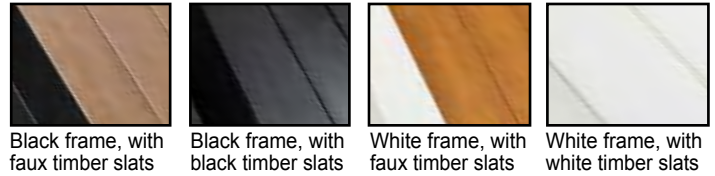

Cannes Table & Benches

- European Standards EN-581 certified.
- Designed in rust-free aluminium frame and Polywood faux timber grain slat table top. Polywood is all-weather, durable and looks great!