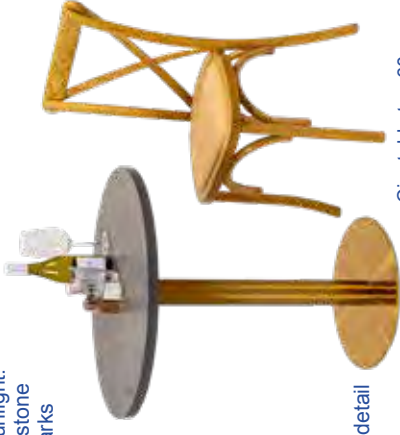

DIEGO HIGH PRESSED COMPACT LAMINATE TOP

Robust, heat resistant table tops

- Suitable for alfresco & indoor commercial use
- All tops feature Black edge detail
- 12mm thick
- Heat resistant to 180°
- **Pre drilled to fit only Chairforce bases with a square top attachment plate or Tomas folding base.**

RAFAEL TIMBER TABLE TOP

Solid timber, finished with 3 coats of clear lacquer that brings out the beauty of the wood grain

1. Suitable for indoor commercial use.
   - 30mm thick
   - Made with FSC certified wood - the mark of responsible forestry.
   - **Fully customisable to fit any base. Screw anywhere on underside**
2. **If you are screwing within 5mm of the edge, please ensure you drill a pilot hole first, to avoid splitting.**

ADELE MARBLE TABLE TOP

Beautiful polished stone table top with marble pattern

1. Suitable for indoor & alfresco use. Do not leave in the rain or direct sunlight.
   - 28mm thick
   - All spills should be wiped up immediately to avoid staining / water marks
   - **See chart for compatible bases to fit this top.**
2. NB: The timber underside starts 30mm from the edge.

Ciro table top 60cm
Maximo table base
Crossback chair

MATIAS & GABRIEL PLYWOOD / LAMINATE TOP

Durable, heat resistant laminate table top with attractive ply core edge detail

- Ply with light grey (Matias) or black (Gabriel) wood grain laminate
- Suitable for indoor & alfresco use
- 30mm thick
- Heat resistant to 100°
- **Fully customisable to fit any base. Screw anywhere on underside**

PIETRA CEMENT TABLE TOP

Fibre glass reinforced cement (GRC) table top

- Suitable for indoor & outdoor use
- 40mm thick
- Handmade
- **Pre-drilled to fit Chairforce bases (see below). You cannot screw into cement tops**

Sizes and Materials to suit your needs. Confused? Give us a call – we can guide you through it.

CARE OF YOUR TABLE TOP: With a little care and regular maintenance your table top will last and last.

*All tops are spill resistant: Wipe up spills immediately to avoid staining and reduce the life of your top.

We recommend you do not leave table tops outside in the rain or in the sun for long period of time.