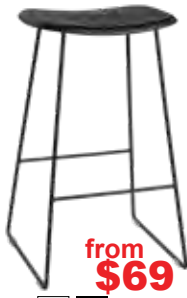

from $69

ANA
45 x 32cm seat
Polypropylene seat
with powder coated
steel frame
75cm Stool: $74
65cm Stool: $69
White, black