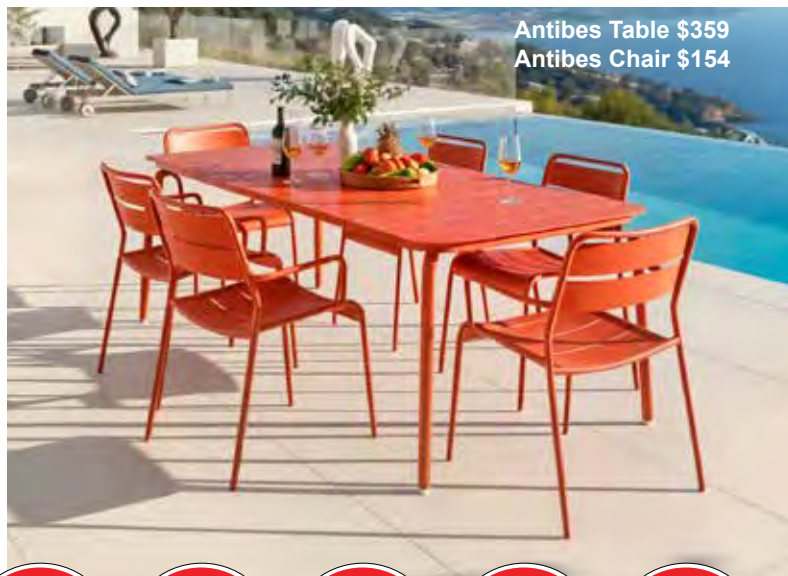

# CHAIRFORCE

Chairs & Tables Supplied with Military Efficiency  
... without Sky-High Prices

Wave Picnic Table \$899

Eamon Square Table Base \$89  
Ciro 80 x 80 cm \$119  
Dario Chair \$59

Magnus Dining Table Base \$79  
Bistro Outdoor Chair \$109  
Ciro 60 cm diameter \$79