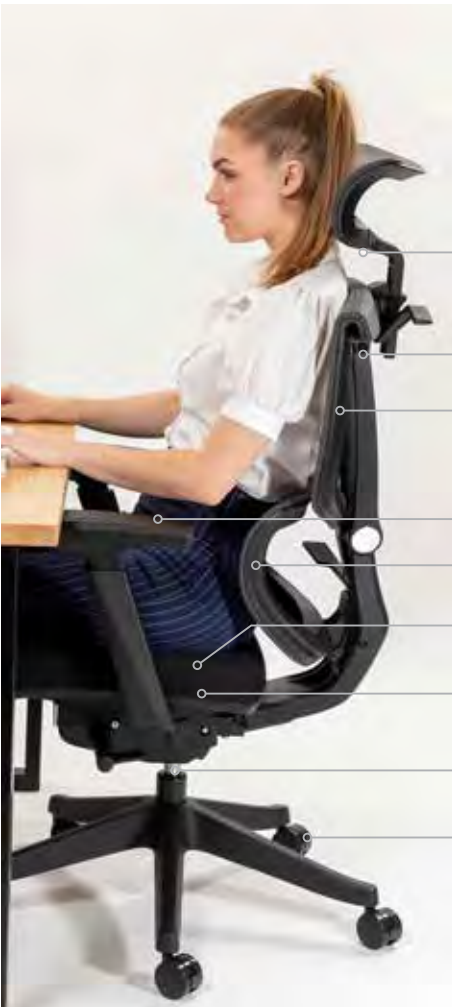

Work in supreme comfort on our Jetson office chairs, with high-end ergonomic support that adjusts as your needs change throughout the day. Our range of office chairs all offer lumbar support, adjustable height, high quality materials and affordable price tags. Create a work or study space you'll want to spend time in.

With over 55 adjustment combinations discover the perfect chair for your needs. Explore the Airmesh Chair adjustments below **$409**:

- Adjustable headrest
- Tilt adjustable backrest
- Breathable mesh backrest
- 3 Way adjustable armrests
- Lumbar support adjustment
- High density foam core fabric seat
- Seat depth adjustment
- Height adjustable seat
- 5 Point nylon base and castors (upgrade your castors $39)

$99 Jetson Low Back Office Chair Seat and Height adjustable.	Flip up arms $139 Jetson Boardroom Chair Seat and Height adjustable. Flip up arms.	$169 Jetson Mesh Office Chair Seat and Height adjustable.	$304 Jetson Ergonomic Office Chair 9 adjustments.
$399 Jetson Posture Office Chair 11 adjustments.	$409 Jetson Airmesh Office Chair 11 adjustments.	$444 Jetson Airmesh Plus Office Chair 11 adjustments.	

I NEED TO KNOW MORE!
We've packed so many awesome features into these office chairs that we can't fit them all in here! Visit chairforce.com.au for more pictures and a deep dive into the full range.

The Customised Experience

For customers who know exactly what they want for their venue right down to a specific shade, Chairforce now offers a customised service for large orders (over 200 for plastic chairs and over 100 in other materials).

Contact our friendly staff on **08 9436 8577** or email projects@brayco.com.au to discuss your requirements, including achievable deadlines and the affordable prices Chairforce is loved for. Be prepared, delivery will take longer than our standard orders – contact us for more information.