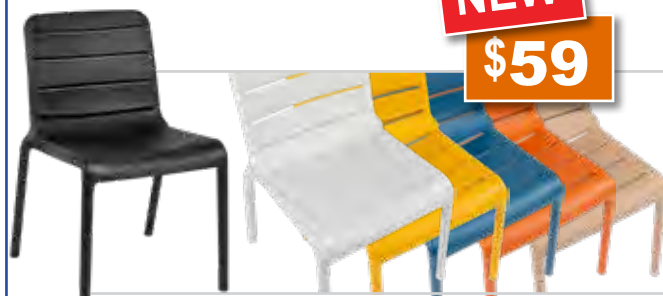

NEW

\$1049

CORSICA PICNIC TABLES

Aluminium frame with polywood slats
• 4 colours
• EN581-3 standard

BRISBANE	07 3256 6593	** WE HAVE MOVED! ** Unit 1A, 405 Newman Road, Geebung
SYDNEY	02 9648 0799	Warehouse 1, 161 Manchester Road, Auburn (corner of Manchester & Chisholm Rd)
MELBOURNE	03 9040 1500	Warehouse 4, 95 South Gippsland Highway, Dandenong South
ADELAIDE	08 8120 2190	8-10 Manton Street, Hindmarsh
HOBART	03 6105 0529	Call for details
PERTH	08 9204 1133	33 Cleaver Terrace, Rivervale

OPEN MONDAY TO FRIDAY 9AM TO 5PM

NEW

\$59

DARIO CHAIR

Black, white, coral, deepsea blue, ginger, taupe

Chairforce.com.au

1300 272 926

Local Call Rate