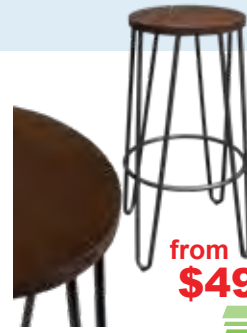

from **$49**

HAIRPIN

Raw wood seat
33 x 33cm seat
76cm Stool: $54
66cm Stool: $49
White, black, red and silver