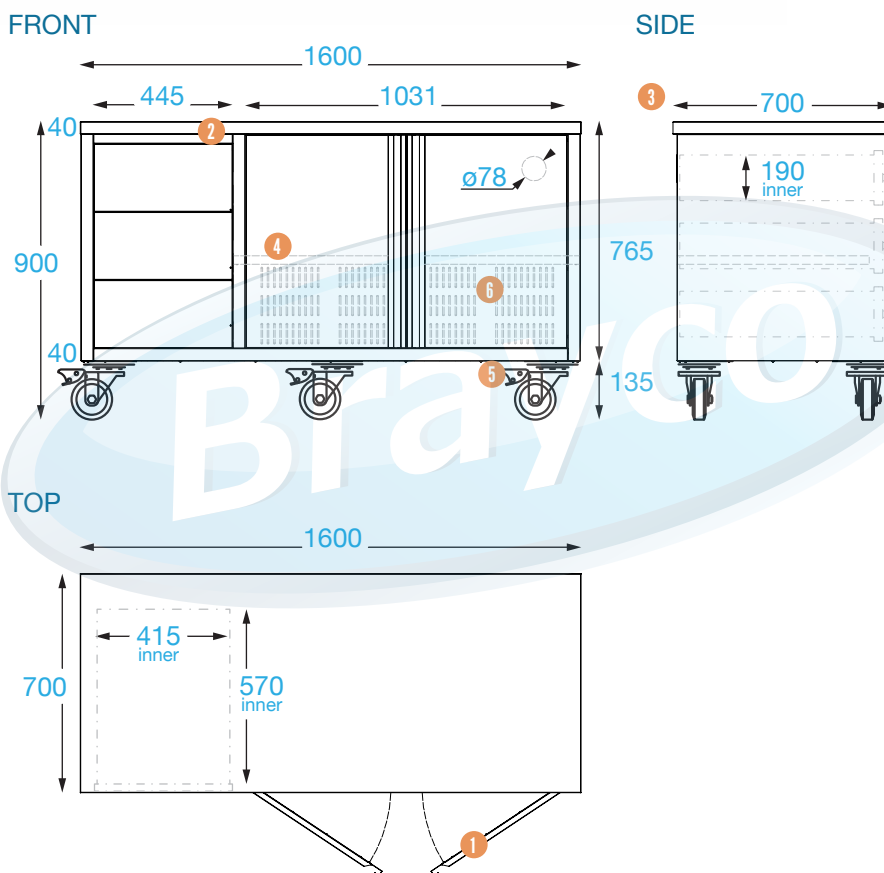

BBQ CABINET 700mm DEEP

This 700 mm cabinet range is modular to the Brayco 700 mm deep sinks and splashbacks.

700 SERIES BBQ CABINET

Overall Dimensions:

1600 (w) x 700 (d) x 900 mm (h)

Shipping Dimensions:

1600 (w) x 700 (d) x 900 mm (h)

Shipping Weight: 86.1 kg

Material:

Top:

1 mm 304 grade stainless steel

Door / Side / Internal:

0.8 mm 430 grade stainless steel

PRODUCT CODE: CABBQ16070

 Brayco Stainless Steel is made from 95% recycled materials

FEATURES AND BENEFITS

- High Grade Stainless Steel.
- Castors or Feet: Choose from adjustable feet or lockable castors.

- Extra Strong: Legs and castors are attached by a thick steel plate with 4 bolts. Incredibly sturdy.
- 2 Hinge Doors: Magnetic clasp, strong and reliable.
- 3 Drawers: Deep drawers with solid runners. Strong.
- Internal Shelf: Height adjustable.
- Supplied Fully Assembled: Simply attach feet/castors. No extra cost.

ADDITIONAL ITEMS

- Splashback Extension: Fix to the back and/or side of your cabinet.

- Overshelves: 2 tier overshelves sit on top of bench.

COMPONENTS

- | | | |
|---|-----------------|----------------------------------------|
| 1 | Hinged door | With magnetic clasp. |
| 2 | Drawer | Solid runners - STRONG |
| 3 | Working Surface | Double skinned solid core construction |
| 4 | Inner shelf | 0.8 mm (height adjustable) |
| 5 | Adjustable feet | Adjustable up to 55 mm |
| 6 | Castors | 6 x lockable castors |
| 6 | Ventilation | |